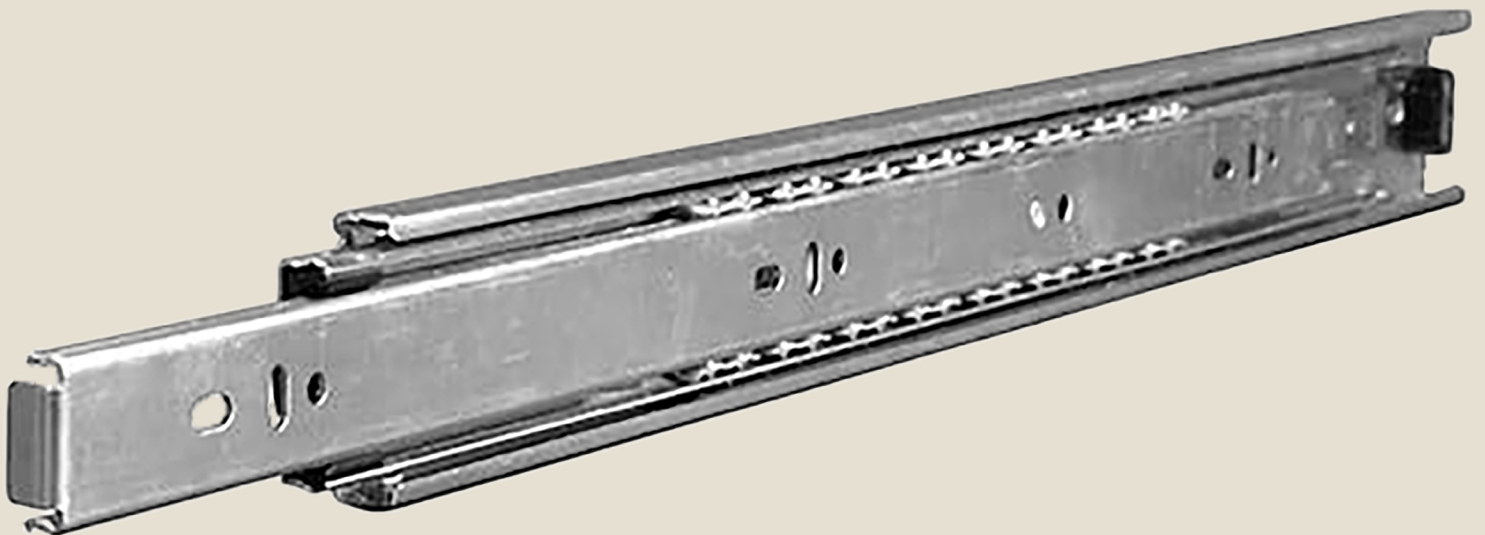

Over 40 Years
Of Expert Casework

Custom Casework
Expertly Crafted

1406 7th Avenue,
Council Bluffs, IA 51501

712 323 1405
sales@hwicustominteriors.com

hwicustominteriors.com

Knape & Vogt DuriSlide