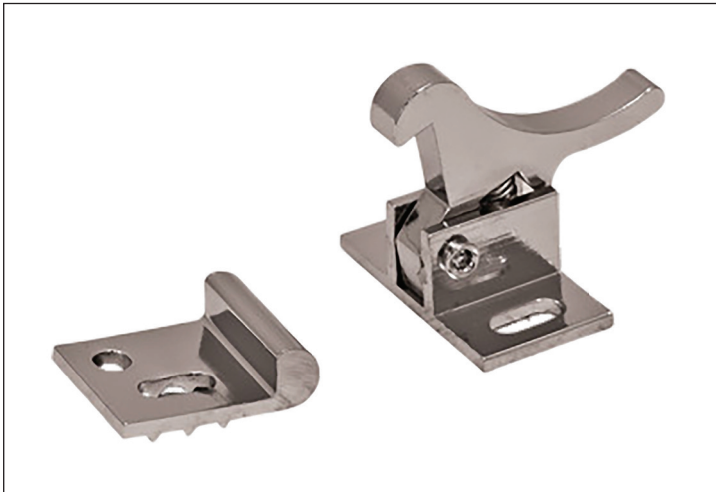

Over 40 Years
Of Expert Casework

Custom Casework
Expertly Crafted

1406 7th Avenue,
Council Bluffs, IA 51501

712 323 1405
sales@hwicustominteriors.com

hwicustominteriors.com

Epcocatch Elbow Catch – 1018

EpcO Elbow Catch – 1018

Heavy duty elbow catch. Both catch and strike plate have slots to provide adjustment. Strike plate has extra screw hole to prevent spinning on plastic laminate. Ideal for institutional and commercial cabinets. Solid brass.

PART #	Finish
1018-B	Bright Brass
1018-N	Bright Nickel
1018-N-Bulk	Bright Nickel