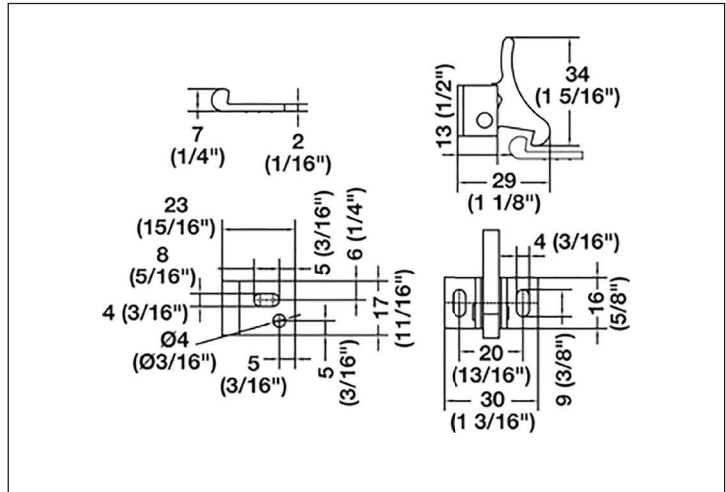

Heavy duty elbow catch. Both catch and strike plate have slots to provide adjustment. Strike plate has extra screw hole to prevent spinning on plastic laminate. Ideal for institutional and commercial cabinets. Solid brass.