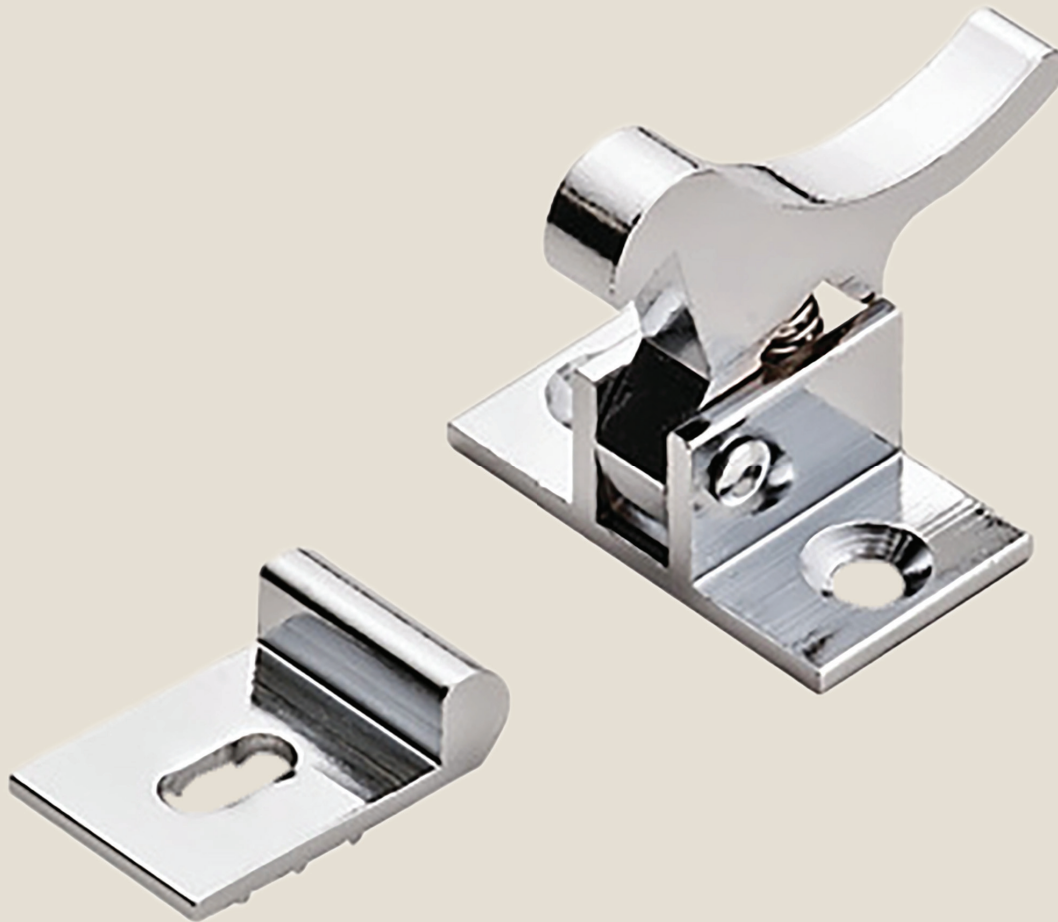

Over 40 Years
Of Expert Casework

Custom Casework
Expertly Crafted

1406 7th Avenue,
Council Bluffs, IA 51501

712 323 1405
sales@hwicustominteriors.com

hwicustominteriors.com

Epcocatch Elbow Catch – 1018

EpcO Elbow Catch – 1018

Heavy duty elbow catch. Both catch and strike plate have slots to provide adjustment. Strike plate has extra screw hole to prevent spinning on plastic laminate. Ideal for institutional and commercial cabinets. Solid brass.

PART #	Finish
1018-B	Bright Brass
1018-N	Bright Nickel
1018-N-Bulk	Bright Nickel