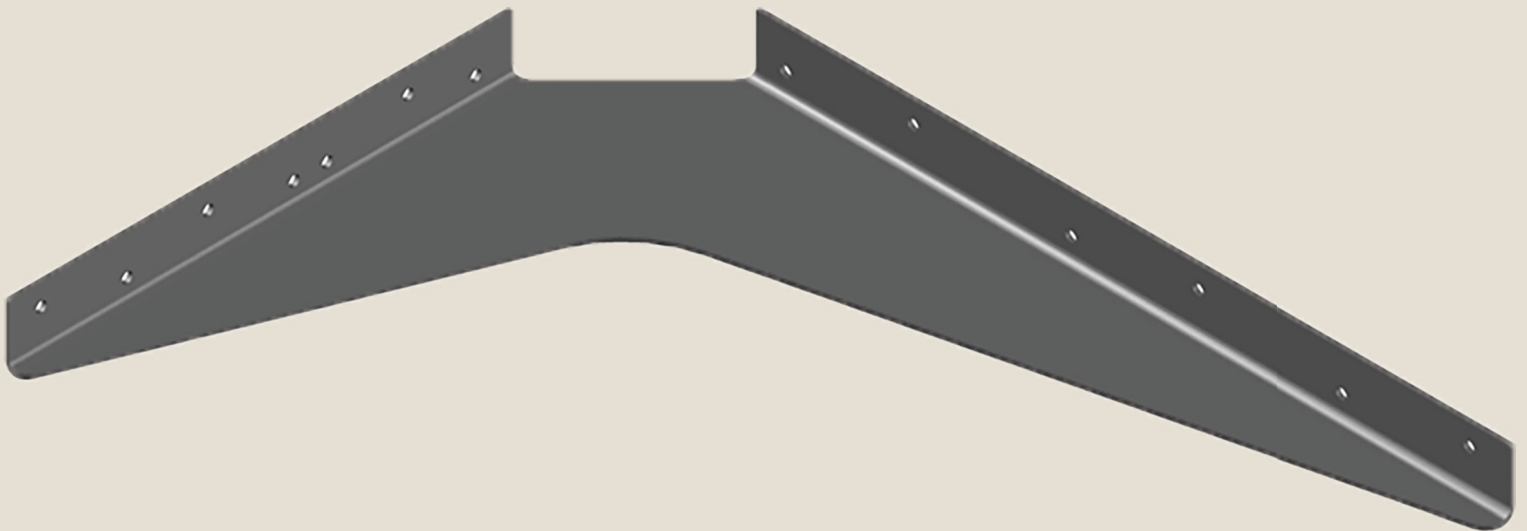

Over 40 Years
Of Expert Casework

Custom Casework
Expertly Crafted

1406 7th Avenue,
Council Bluffs, IA 51501

712 323 1405
sales@hwicustominteriors.com

hwicustominteriors.com

A & M Countertop Brackets