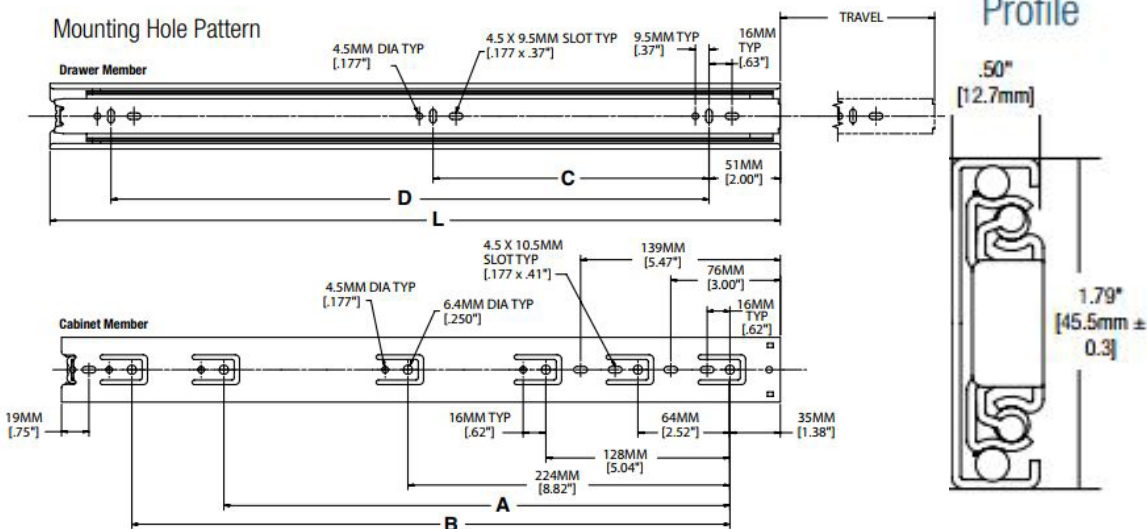

4500 Full Extension Drawer Slide is a 100 lb. class medium duty slide features 32mm and traditional hole patterns, lever disconnect and non-handed design.

#### **Clearance**

1/2" + 1/32" - 0"  
 .50" + .03" - 0"  
 12.7mm + .8mm - 0mm